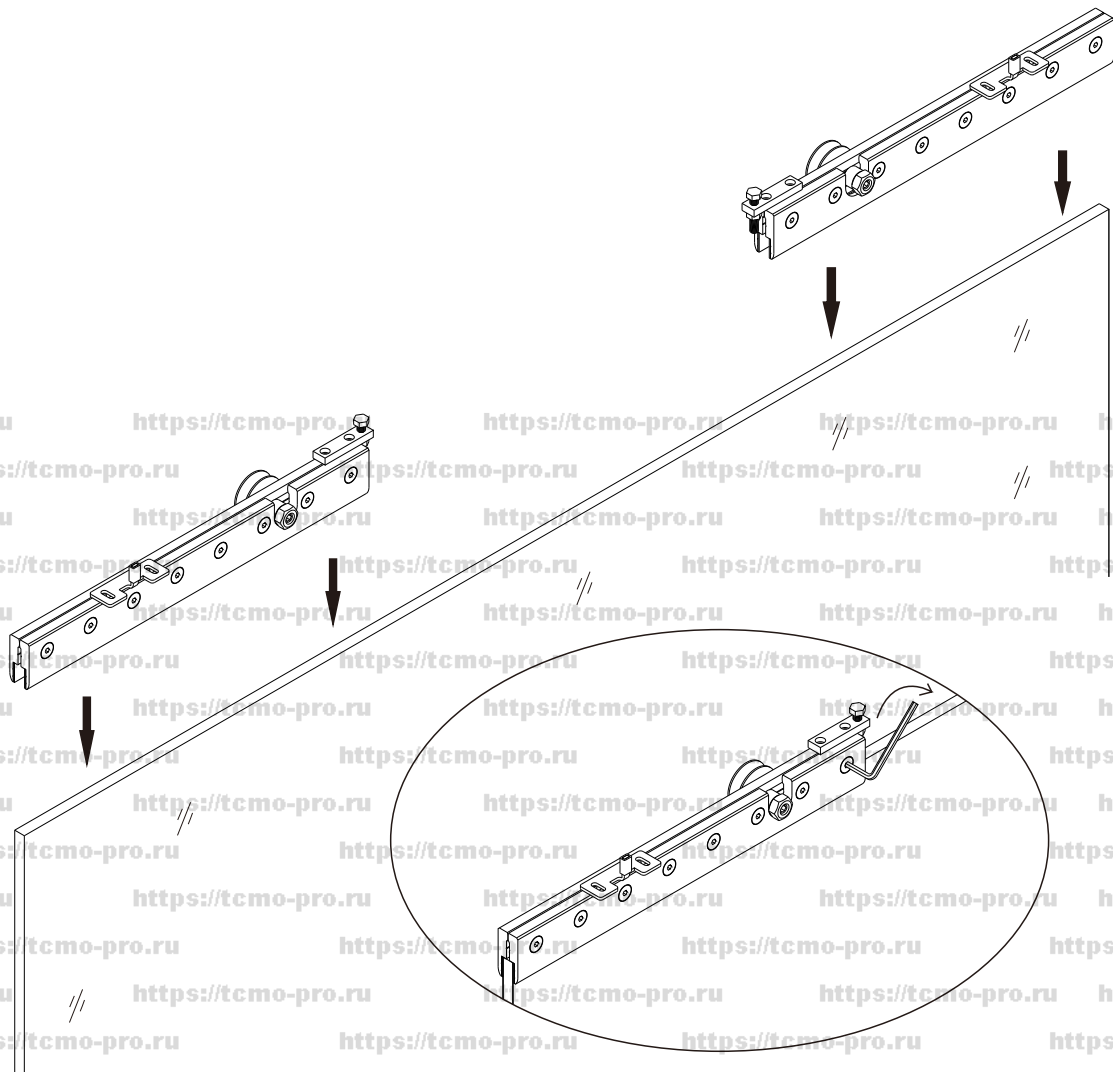

1

2

BH=The height from Screw's hole to Ground
 LDH=The height of door hole
 TH=The height of glass door
 GH=The total height of installation

4

5

6

7