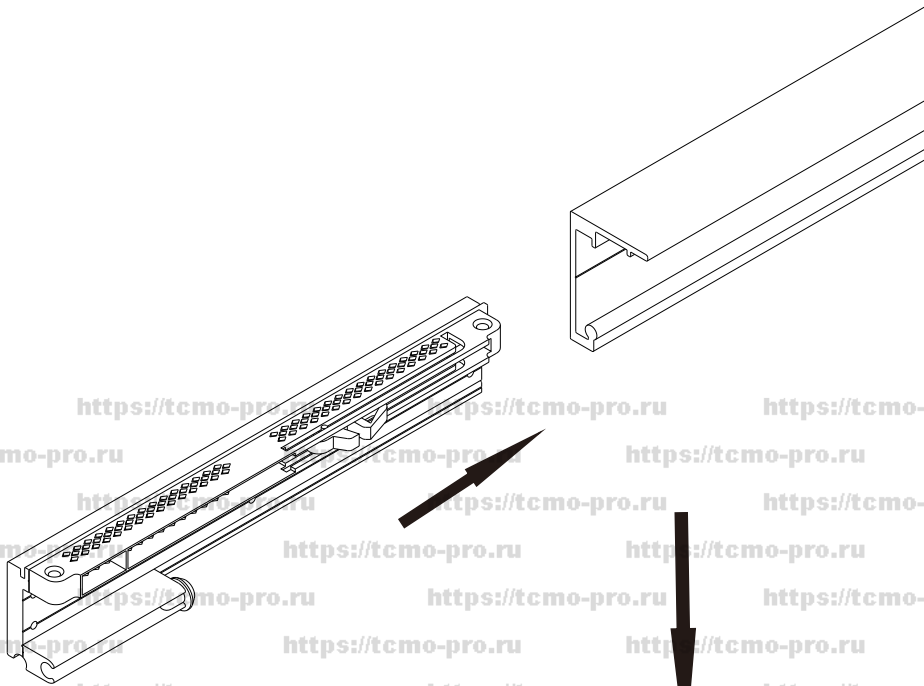

1

2

BH=The height from Screw's hole to Ground
 LDH=The height of door hole
 TH=The height of glass door
 GH=The total height of installation

4

5

6

7