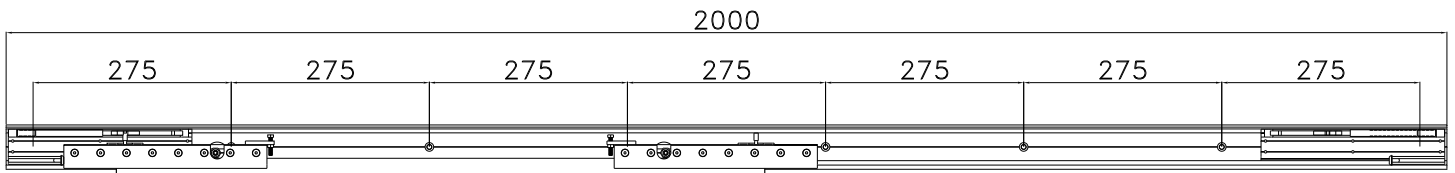

1

2

BH=The height from Screw's hole to Ground
 LDH=The height of door hole
 TH=The height of glass door
 GH=The total height of installation

4

5

6

7