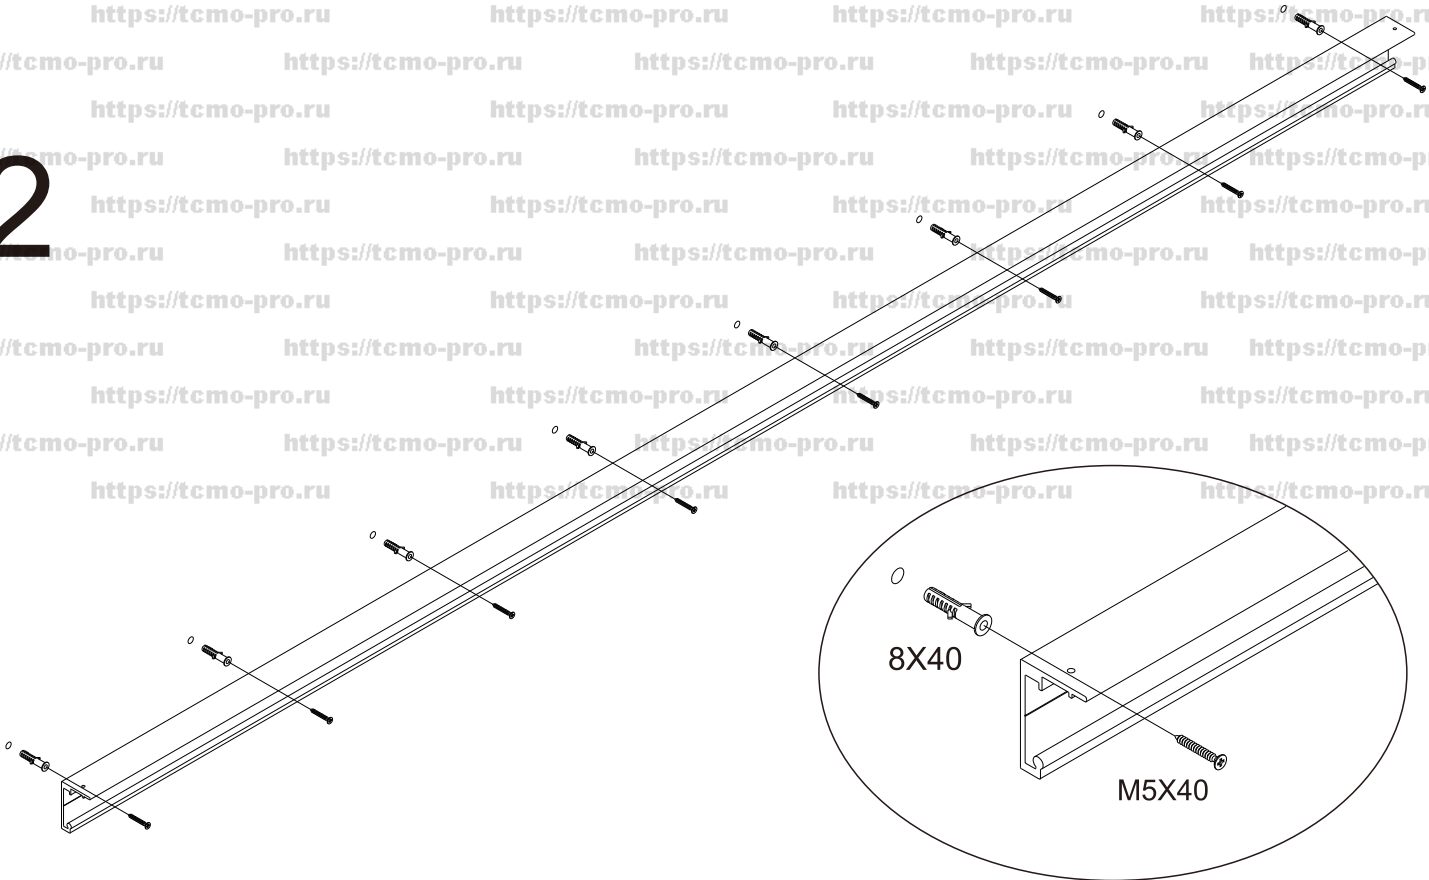

1

2

BH=The height from Screw's hole to Ground
 LDH=The height of door hole
 TH=The height of glass door
 GH=The total height of installation

4

5

6

7