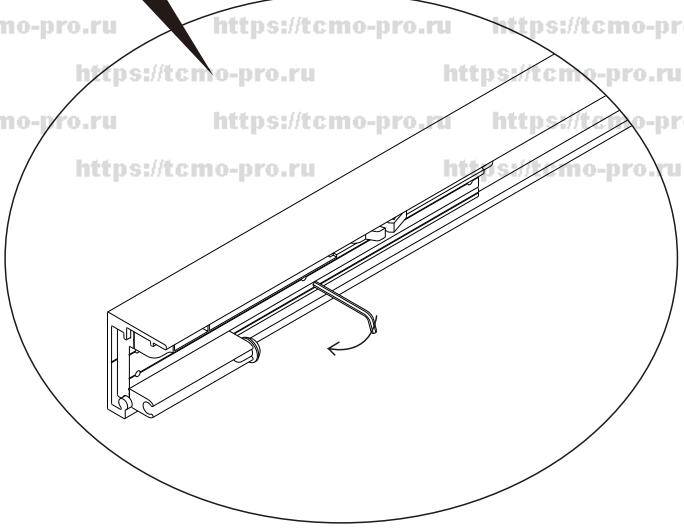

1

2

BH=The height from Screw's hole to Ground
 LDH=The height of door hole
 TH=The height of glass door
 GH=The total height of installation

4

5

6

7