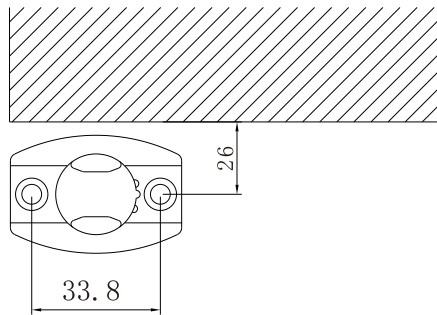

1

2

BH=The height from Screw's hole to Ground
 LDH=The height of door hole
 TH=The height of glass door
 GH=The total height of installation

4

5

6

7