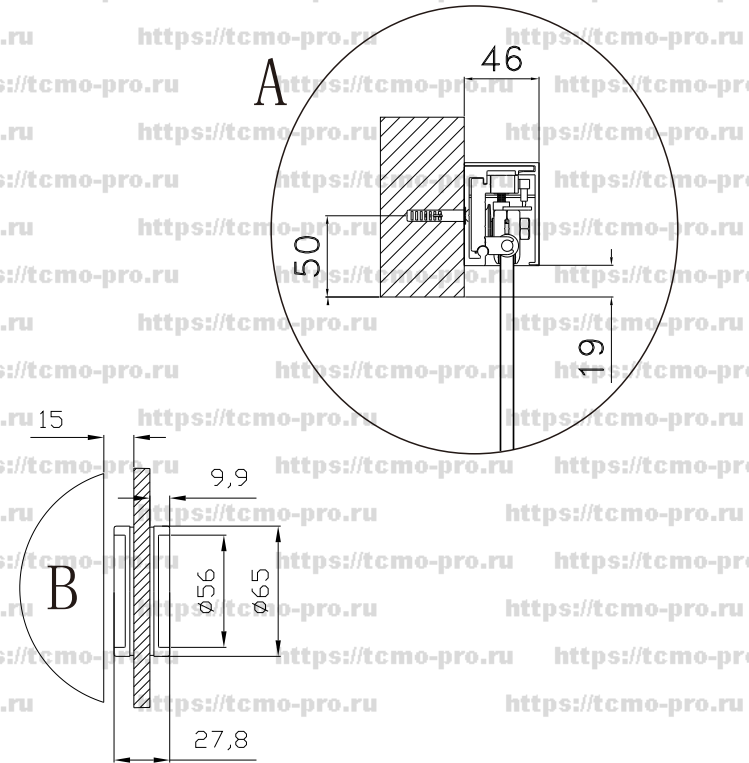

1

2

BH=The height from Screw's hole to Ground
 LDH=The height of door hole
 TH=The height of glass door
 GH=The total height of installation

4

5

6

7