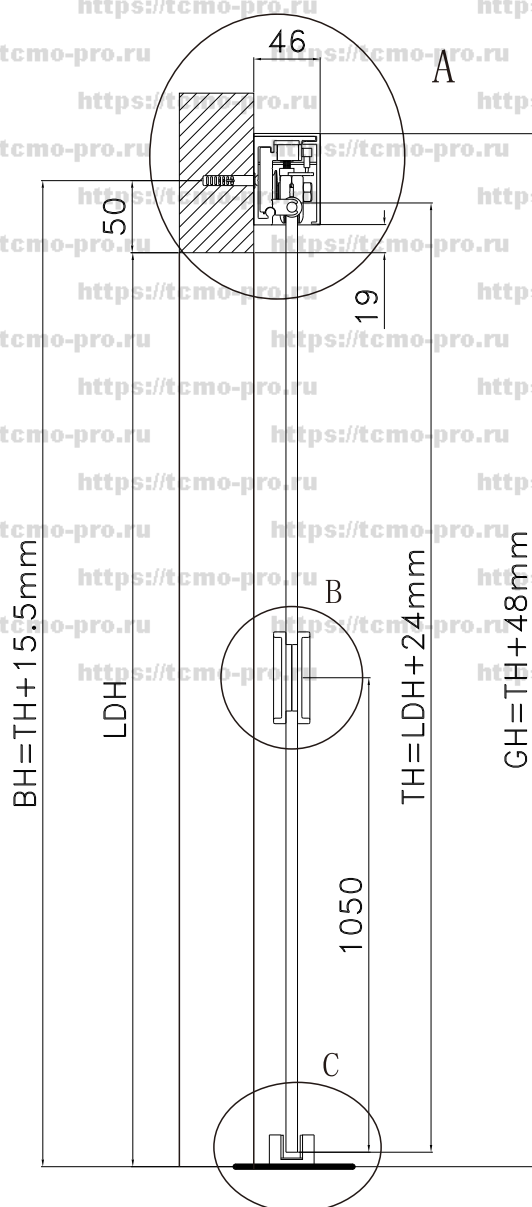

1

2

BH=The height from Screw's hole to Ground
 LDH=The height of door hole
 TH=The height of glass door
 GH=The total height of installation

4

5

6

7